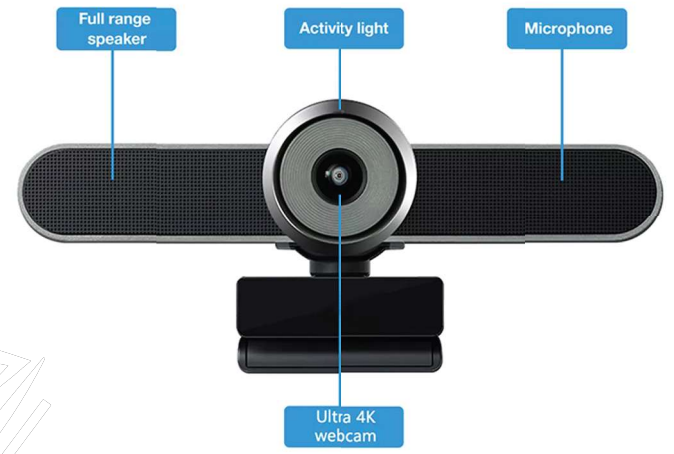

K 1,500
KZ1-Keyboard Controller

Package List

K 3,000
PTZ Video Camera

Type: PTZ Video camera for conference
Model: TEVO-VHD102U
Lens: 10x zm, F=4.7-94.0mm
Tilt movement rnge: 0°~120°(max speed 60°/S)
Dimension: 260*175*180 mm /296*255*238mm
Video Output: USB 2.0
Package: Power adapter, mount, USB/ RS232 cables, IR Remote control

9

8

Type: 4K Video Conf. System
Model: TEVO-VA4K
Lens: 2.2mm wide view angle
Zoom: Fixed
Dimension: 260*175*180 mm /296*255*238mm
Microphone: Built-in 2 Omni dir. mics
Resolution: 4K(3840 x 2880), 2K(2560*1440), 1080P(1920*1080)

K 1,700
Ultra 4k res. AI webcam

Ultra 4K Webcam

Built in Omnidirectional microphone and speaker

Screen Type: Capacitive Screen
Model: CY-62 touch scrn cash mach.
POS Syst.Name: Pelco-D, Pelco-P, VISCA
Terminal H/disk: 32G
Customer display: LED8N (VFD optional)
Cash mach. RAM: DDR3 2G
OS: Win 7/10
Package: POS dual screen, scanner, cash drawer, 58mm printer, keyboard and mouse.