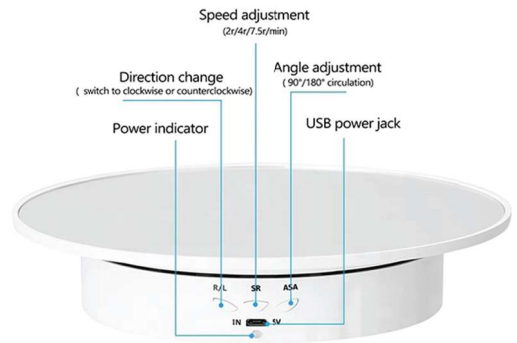

K 350
360° Rotating Turntable

Power on: Click any button above to turn it on!
Shutdown: Long press one of the buttons above for 3 seconds to shut down!