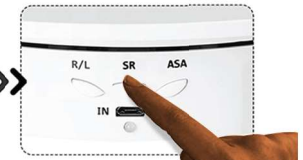

K 6,700
Gaming PC (Mini PC)

Type: Mini PC (3D/Gaming)
Brand: ArTech
Memory (RAM): 64GB DDR4
Hard drive: 512GB SSD
Processor: Hexa Core (i9-9880h)
Graphics Card: NVIDIA GeForce gtx 1650
Operating System: Win10/ 11
Size: 222x185x38mm
Weight: 1.8 kg
Speed: 1.8Ghz-4.6Ghz
Ports: LAN, USB3, HDMI,DP, Type-C
Warranty: 6-Months